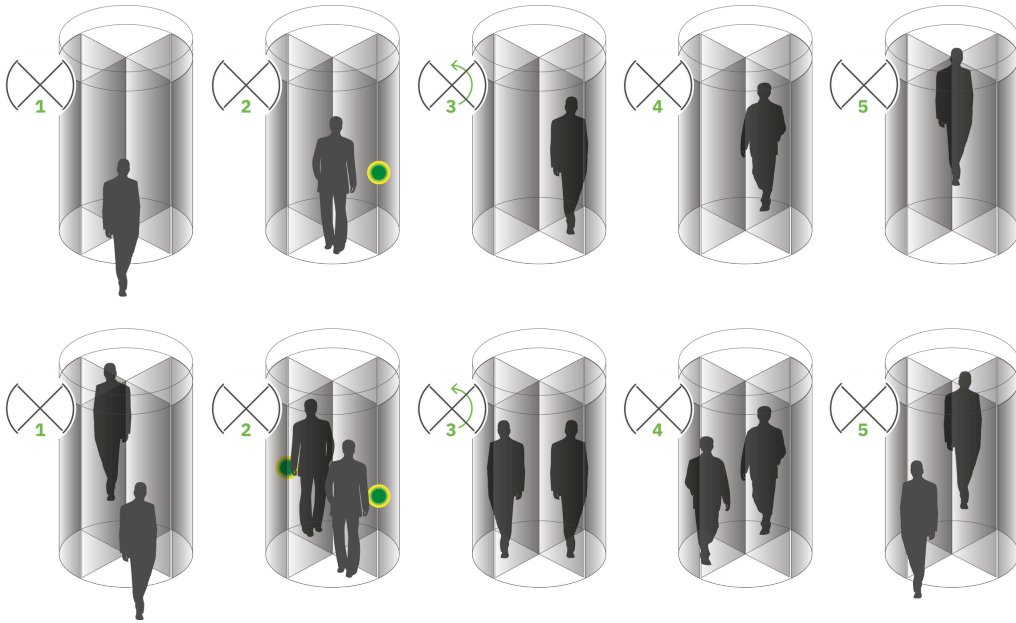

WORKING PRINCIPLE