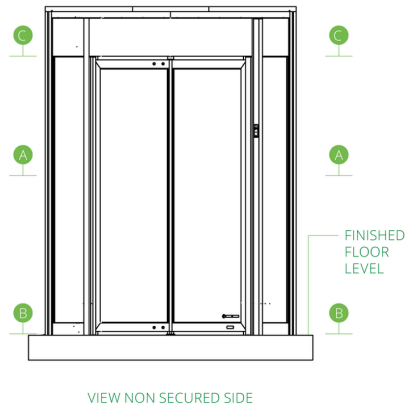

TECHNICAL DIMENSIONS