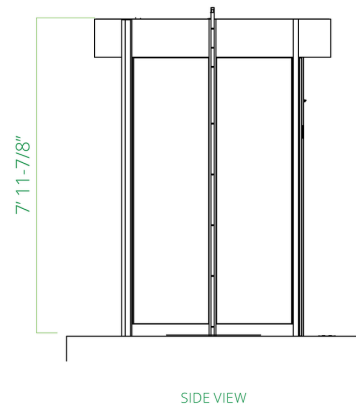

TECHNICAL DIMENSIONS