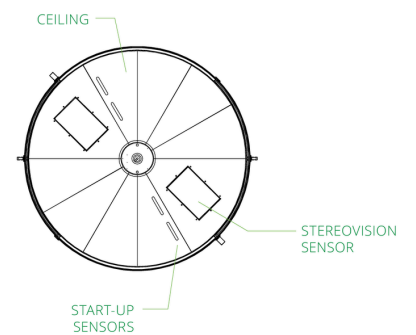

TECHNICAL DIMENSIONS