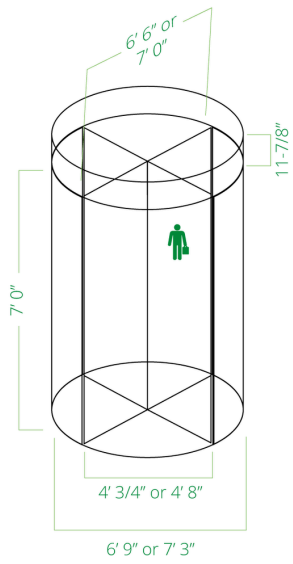

TECHNICAL DIMENSIONS