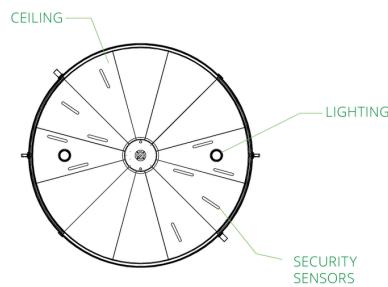

TECHNICAL DIMENSIONS