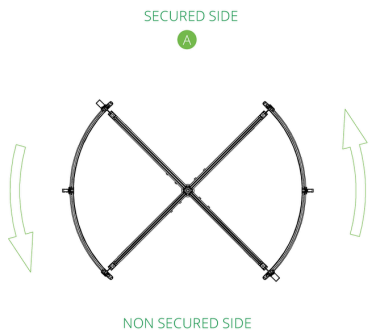

TECHNICAL DIMENSIONS