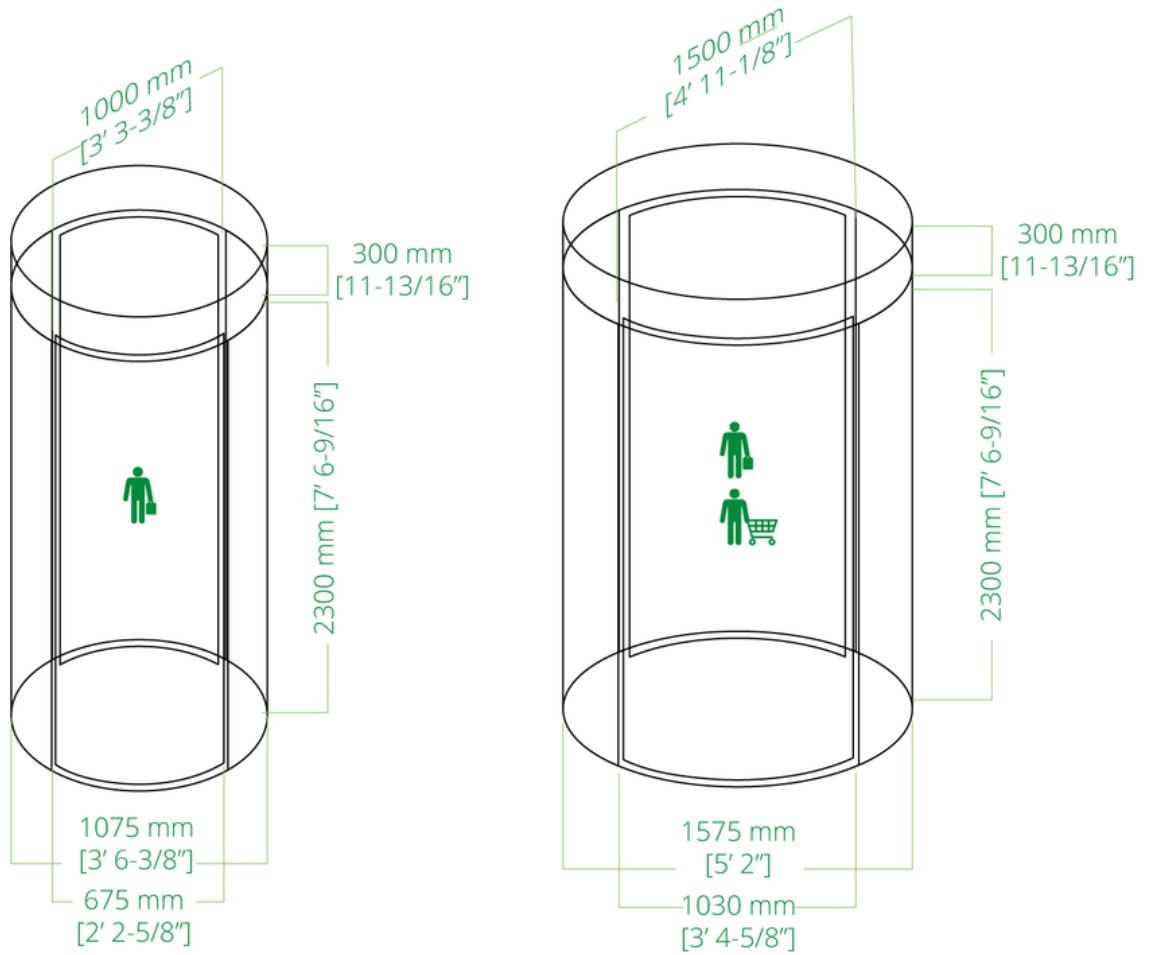

TECHNICAL DIMENSIONS