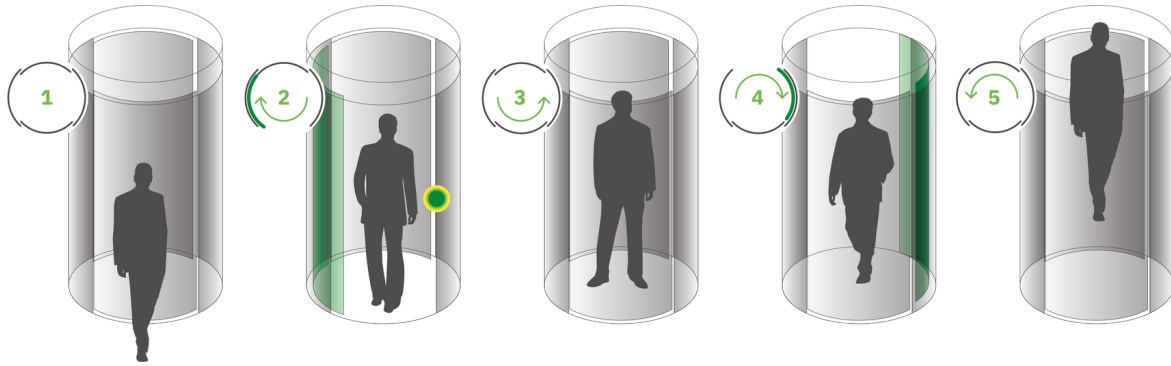

WORKING PRINCIPLE