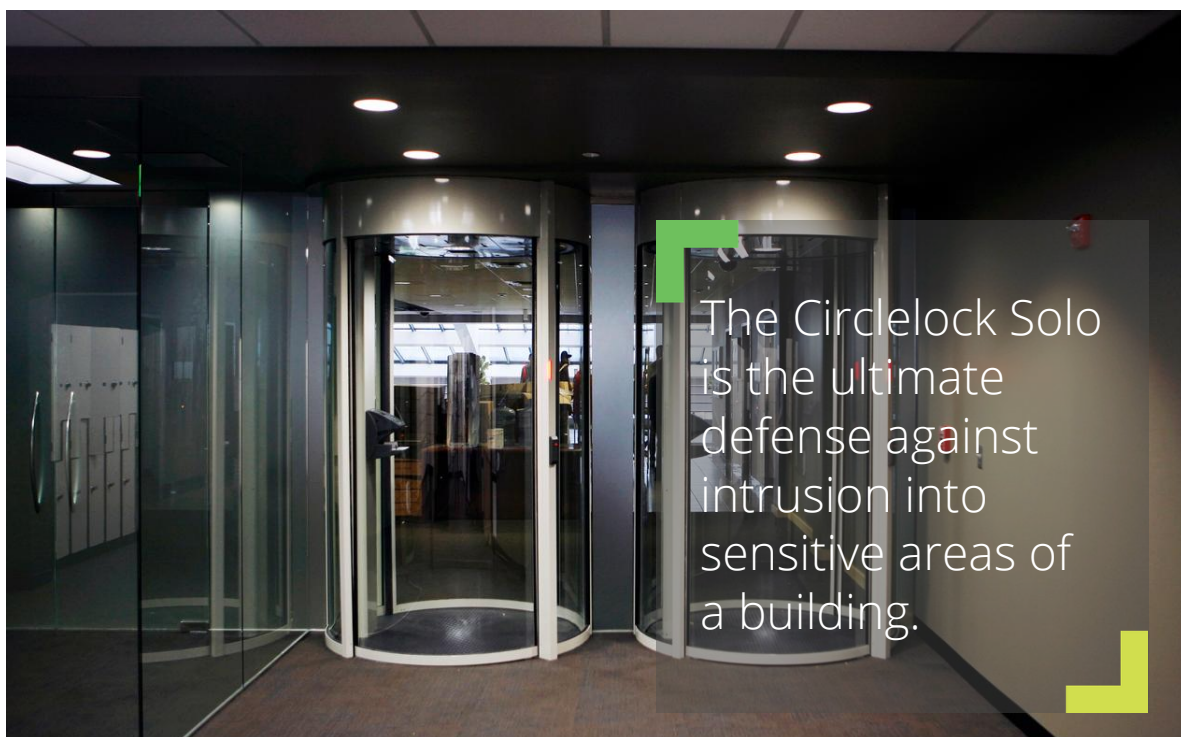

The Circlelock Solo is the ultimate defense against intrusion into sensitive areas of a building.

SERVICE AND MAINTENANCE

With hundreds or thousands of visitors passing through an entry every day, continued and reliable operation is vital. Regular service and maintenance can prevent unexpected hardware breakdowns. Boon Edam's service and maintenance teams across the world are experienced in the effects the local conditions have on the wear and tear of your entry solutions and can offer specialized service and maintenance contracts that correspond to those conditions perfectly.

COMPLIANCE

Boon Edam security entrances are trusted solutions that allow organizations to meet compliance regulations related to restricting access to areas within a building. We take compliance and safety very seriously and ensure that our products are manufactured, installed and maintained to keep up the strict criteria required in all our countries. We are always improving and committed to making sure our products are compliant and certified.

The Circlelock Solo complies with the following European standards:

- UL standard 325
- UL standard 2593
- CSA standard C22.2