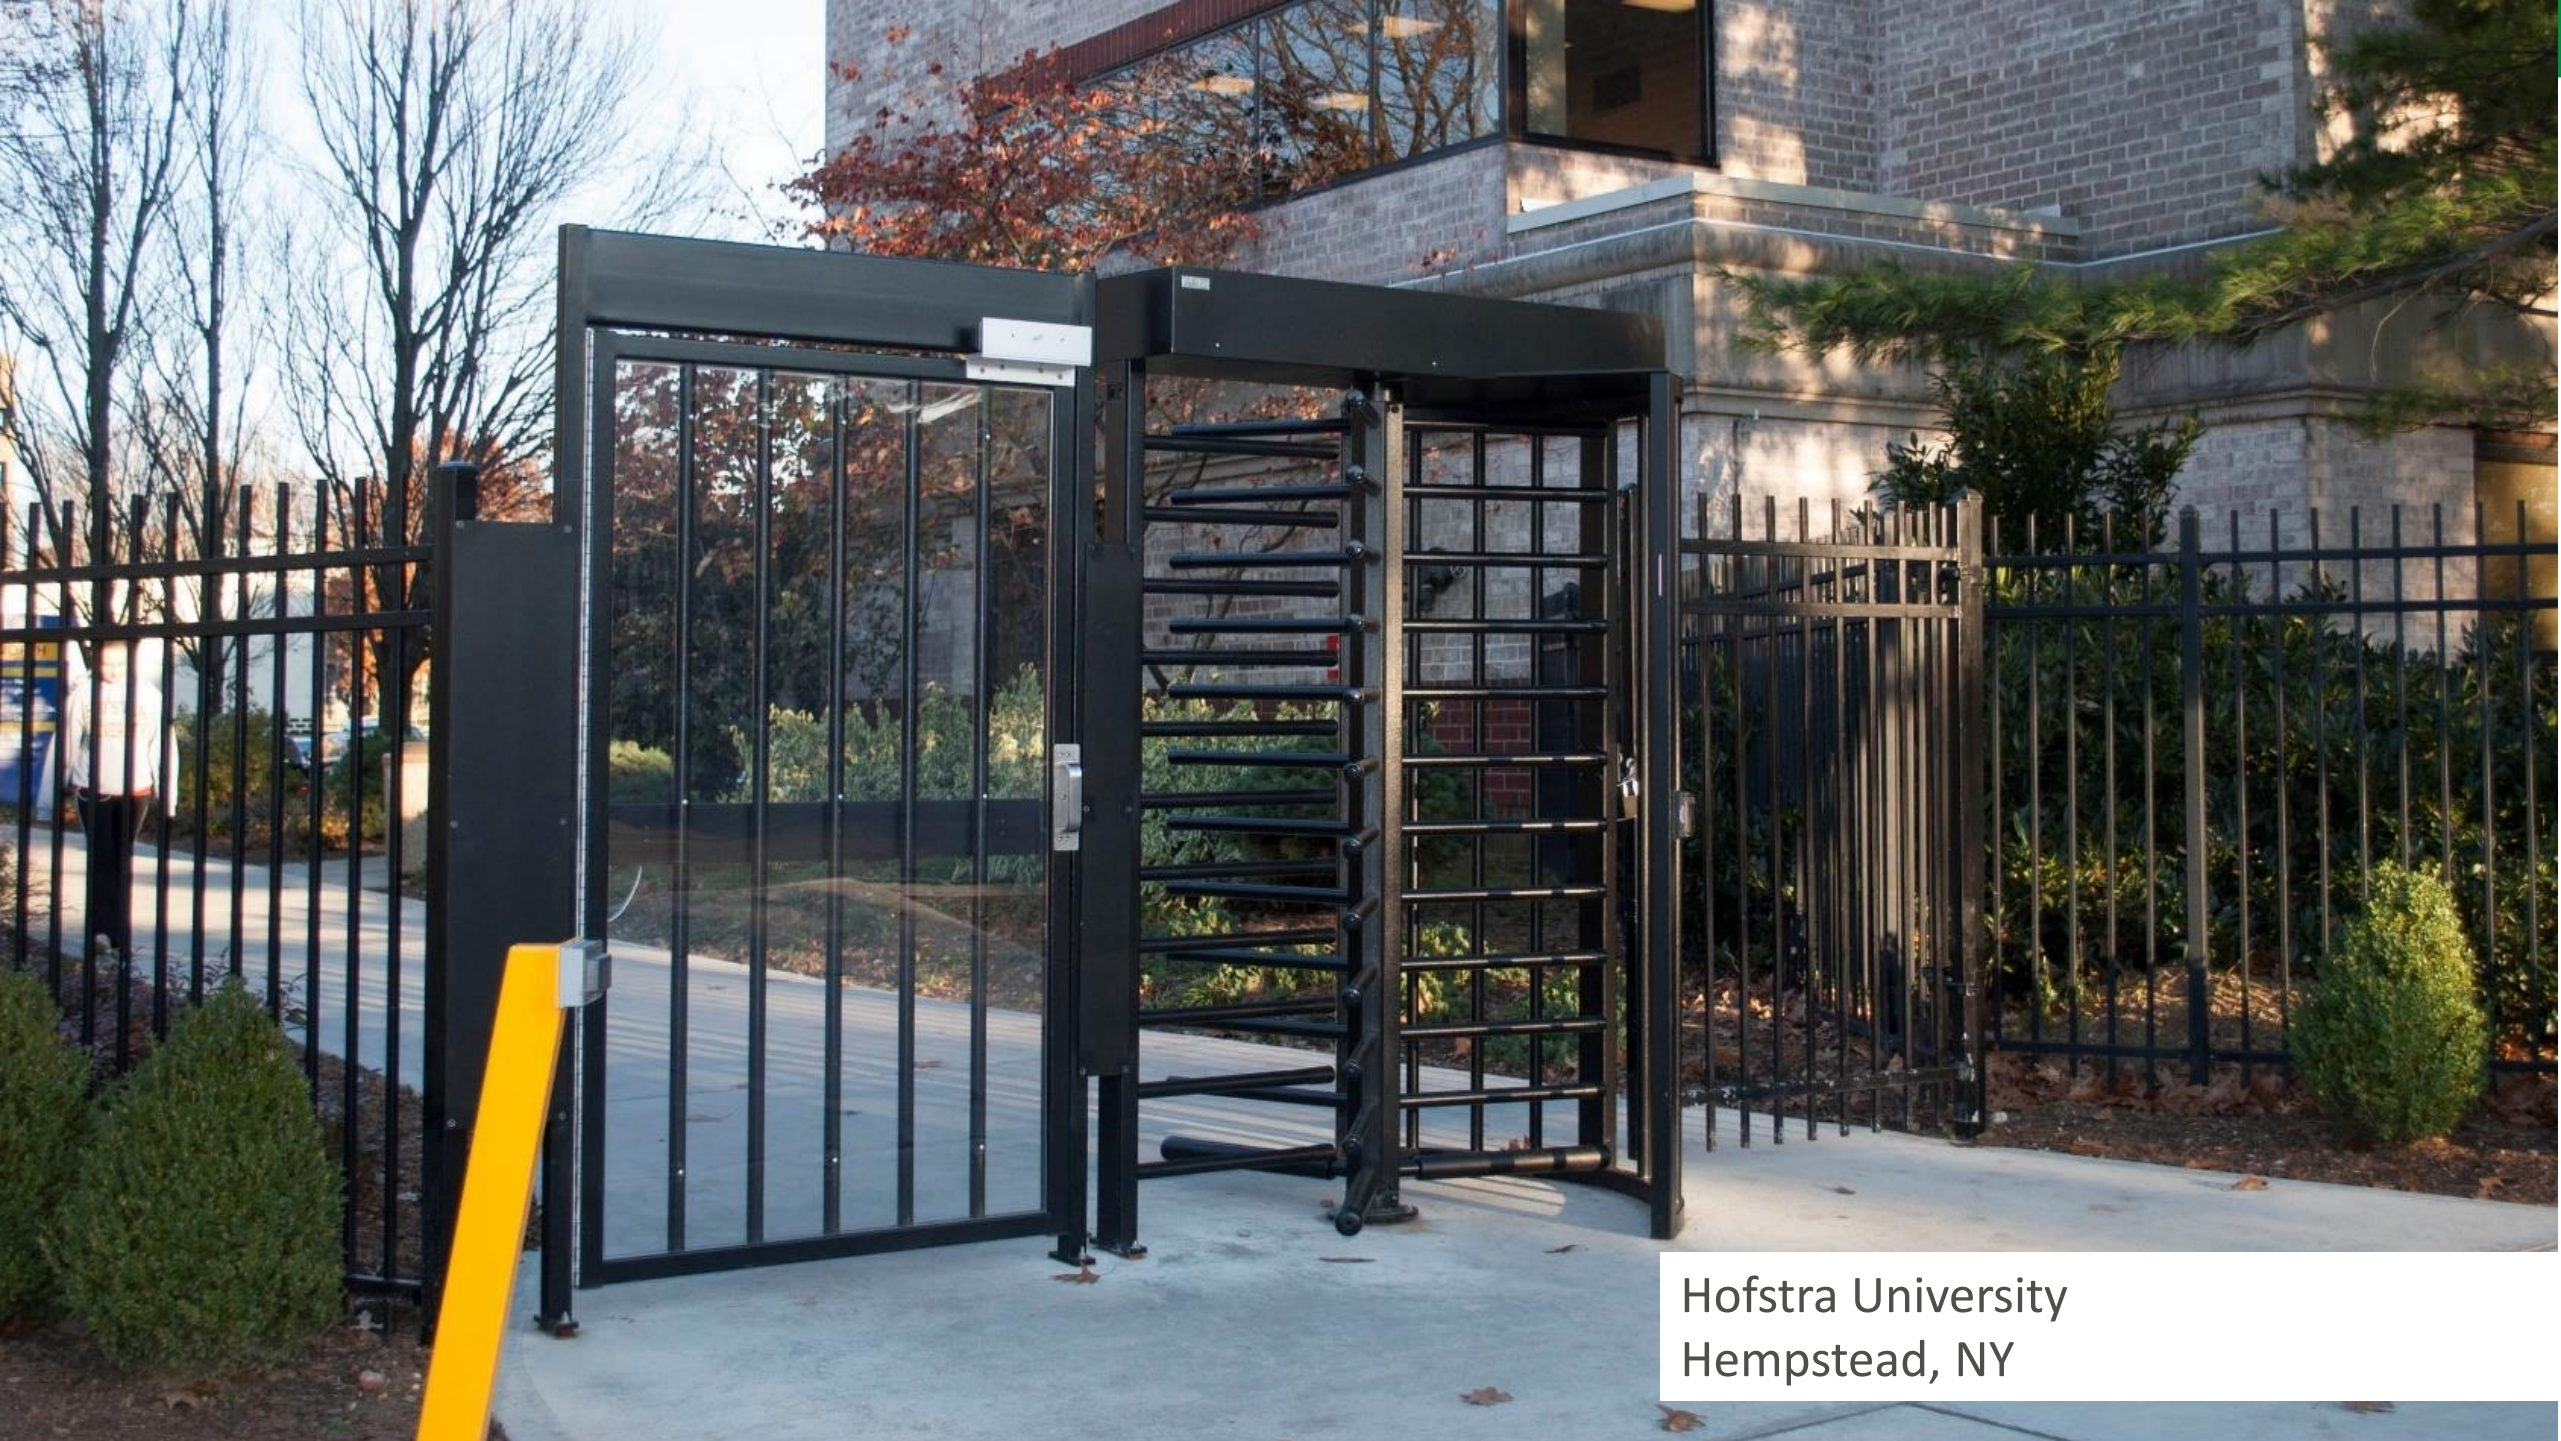

TURNLOCK 100 LOOK BOOK.

FULL HEIGHT TURNSTILE PHOTOS.

BOON EDAM

Cree
Durham, NC

Distribution Center
Side Gate with Push Bar and Mesh Infill

Hofstra University
Hempstead, NY

Manufacturing Company
1 Tandem & 1 Standard Unit with
Side Gate for ADA Access

Refinery
Houston, TX

Home Improvement Store
One-Way Operation

Distribution Center
Perimeter Security

Distribution Center
Galvanized Finish, Ideal for Outdoors

Georgia State University
Atlanta, GA

Military Base
Large, Handicapped Width Turnstile

Refinery
Houston, TX

Corporate Headquarters
Black Powder Coated Finish

Health Center
Bethesda, MD

Vuelve pronto

COME BACK SOON

很快回来 *revlens vite*

KOMM BALD WIEDER

volte em breve

נתראה בקרוב

すぐに戻ります

UTCA TIGRAMUNGUI

La Perla Ferris Wheel (exit only)
Guyaquil, Ecuador

Tandem Turnstile

Close-Up of Top Channel & Rotor Arms

Galvanized Finish Turnstile with External Biometrics Reader

Close-Up of Base Plate, Bottom Bearing and Rotor Arms