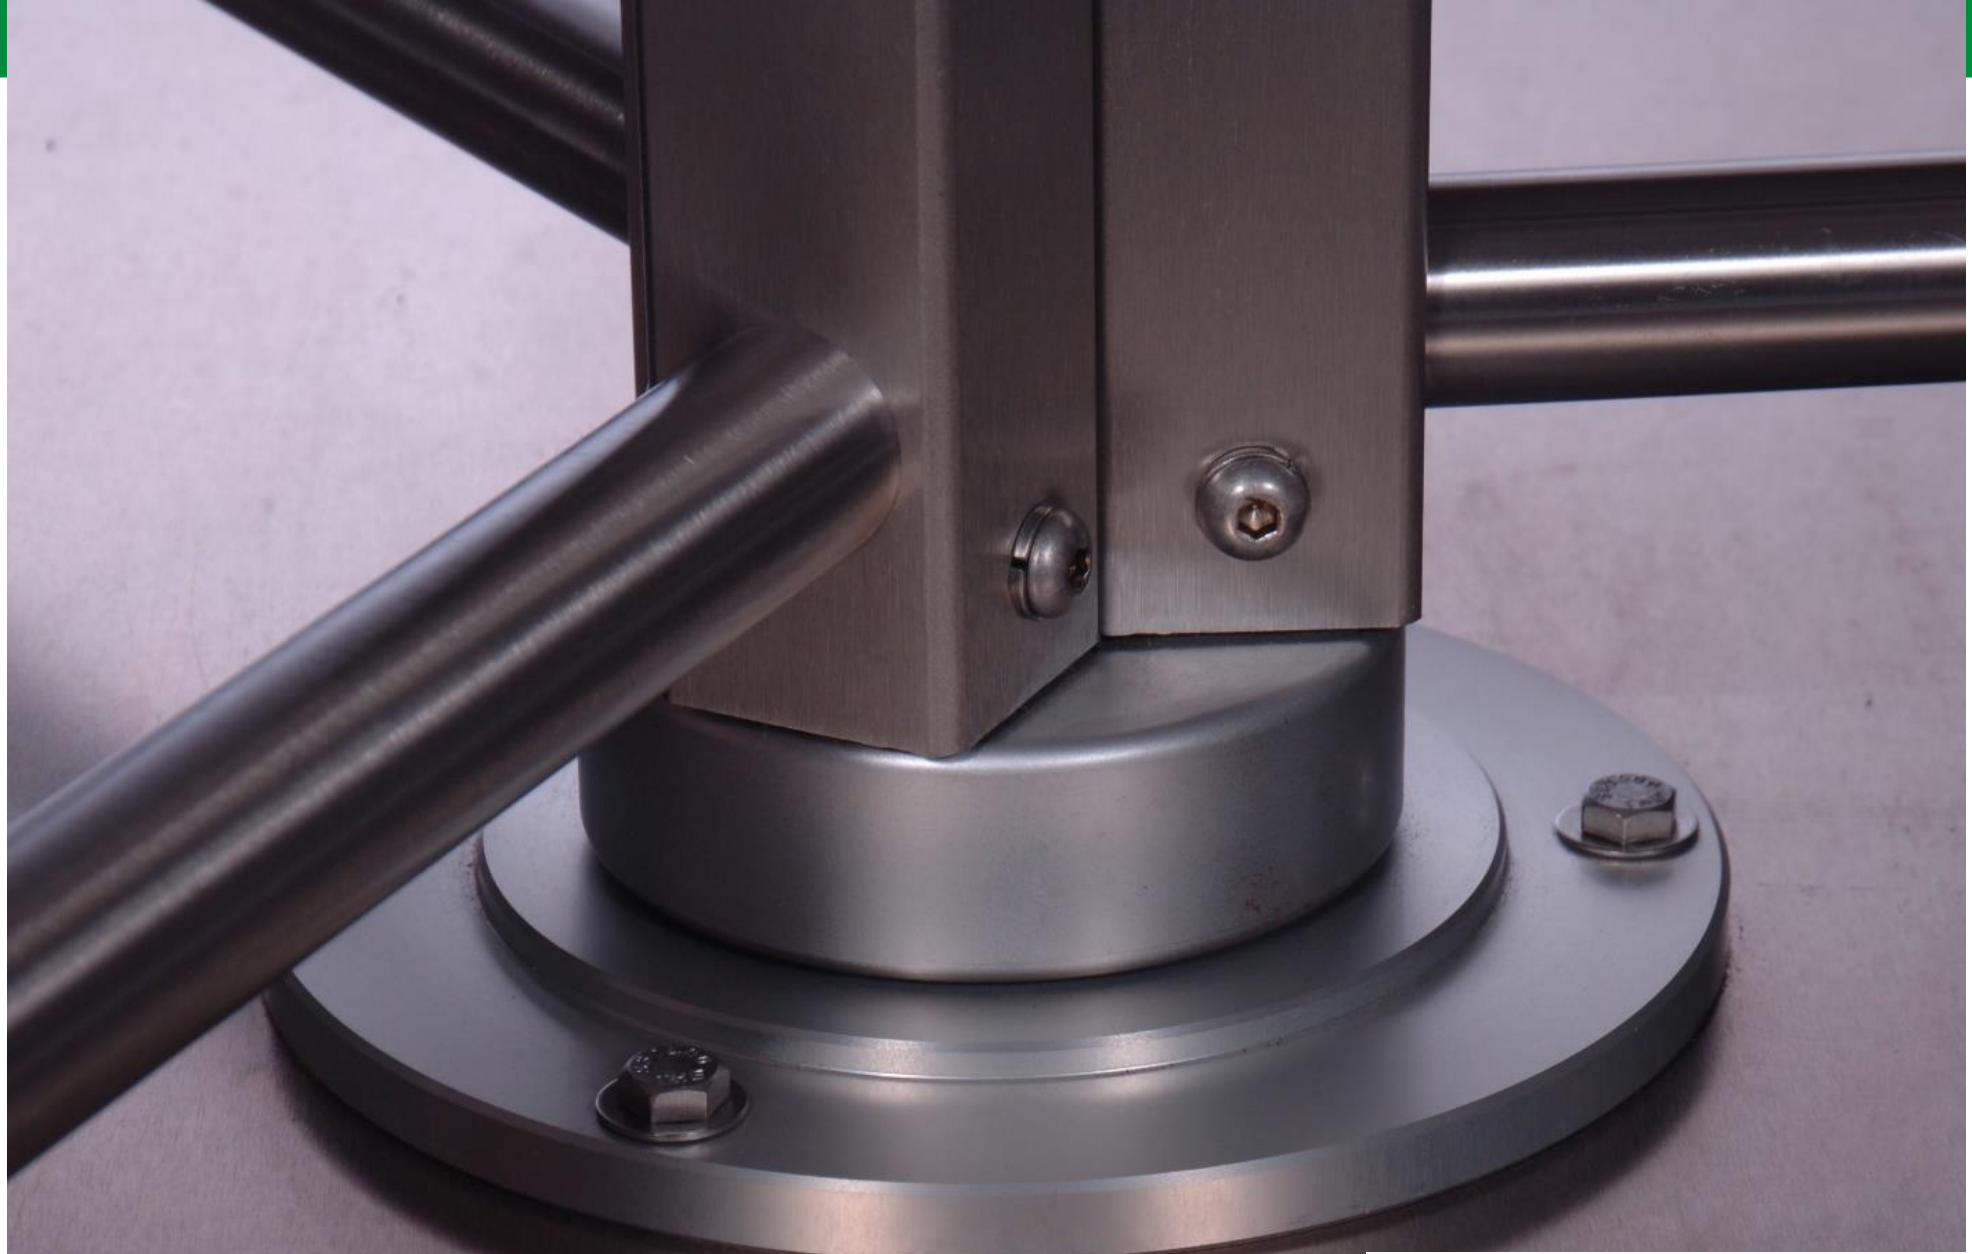

נתראה בקרוב

すぐに戻ります

UTCA TIGRAMUNGUI

La Perla Ferris Wheel (exit only)
Guyaquil, Ecuador

Tandem Turnstile

Close-Up of Top Channel & Rotor Arms

Galvanized Finish Turnstile with External Biometrics Reader

Close-Up of Base Plate, Bottom Bearing and Rotor Arms