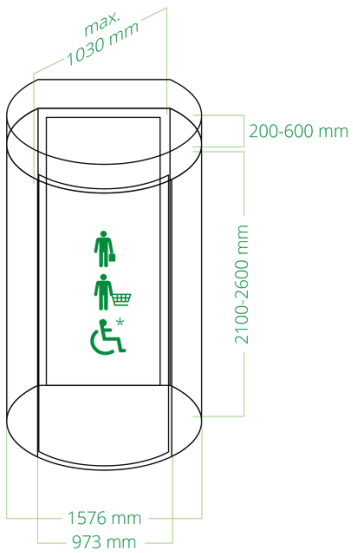

TECHNICAL DIMENSIONS

*Interlocking overruled.
Supervised.