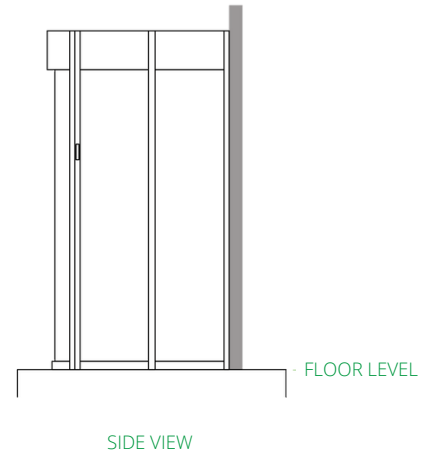

TECHNICAL DIMENSIONS

*Interlocking overruled.
Supervised.