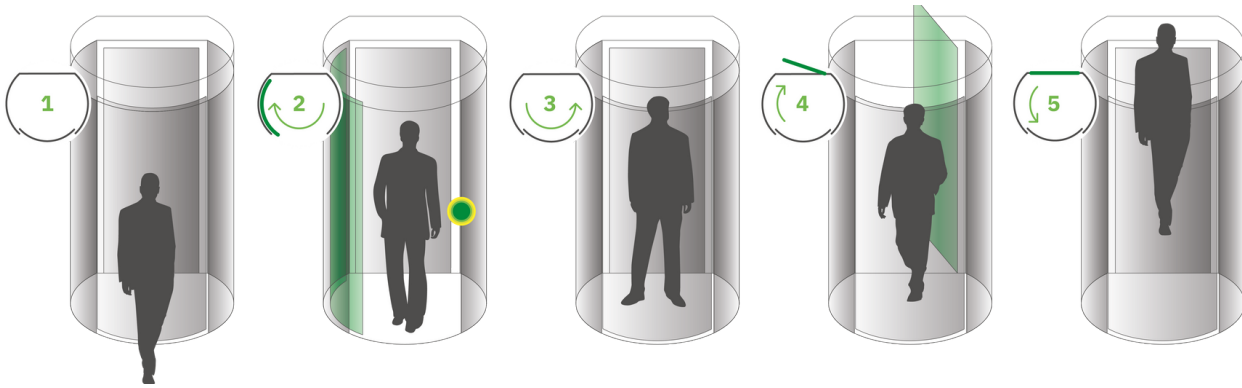

6 WORKING PRINCIPLE